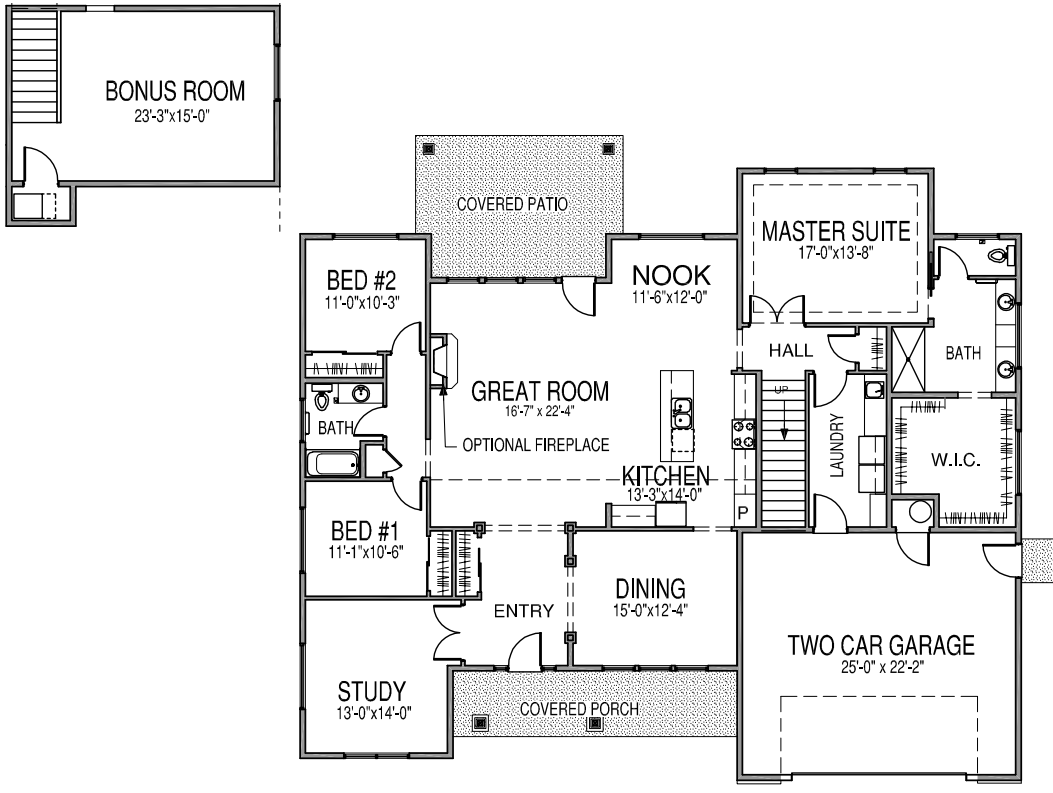

Kennedy 2

2909 sq. ft. | 3 Bedroom | 2 Bath | +Study & Bonus Room

Spacious Living with Flexible Gathering Spaces

The Kennedy 2 combines generous living spaces with thoughtful design, creating a home that feels both open and comfortable. Vaulted ceilings and oversized windows fill the main living areas with natural light, giving the home a bright, welcoming atmosphere from the moment you step inside.

At the heart of the layout, the kitchen and great room flow together in one inviting space designed for everyday living and easy entertaining. A large island with seating keeps the cook connected to conversation while offering generous prep space, quality cabinetry, and well-placed appliances. Nearby, both a breakfast nook and a formal dining room pro-

A private study provides a quiet place for work or hobbies, while the bonus room offers added flexibility for a media room, play space, or additional living area. With its bright interior, versatile spaces, and comfortable flow, the Kennedy 2 is designed to support both everyday routines and memorable moments at home.